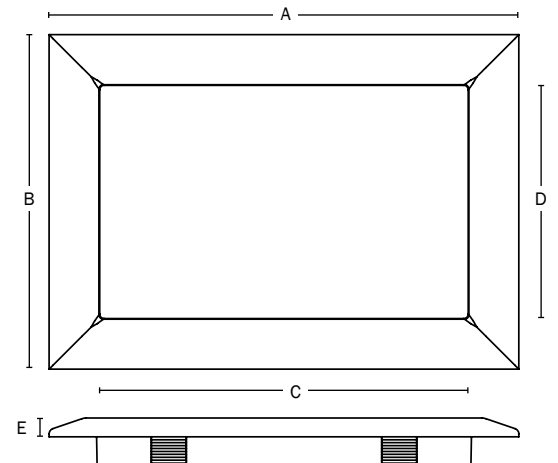

Choose Item Number

OUTLET BOX FRAME

696-1F = Finish frame for 696 Series OxBx access box

688-F = Finish frame for 688 Series ClassicBox access box